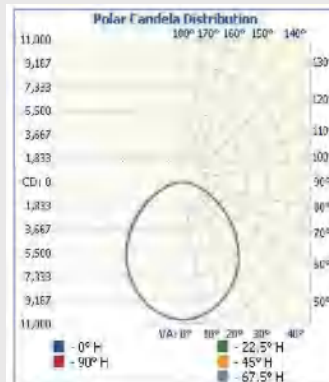

PHOTOMETRY

WARRANTY

This product is warranted for 5 years from the date of purchase. If this product does not perform to the specifications supplied on this package, send an email to support@runbisonlighting.com for product return and replacement. This replacement is the sole remedy available. Liability for incidental or consequential damage is expressly excluded.