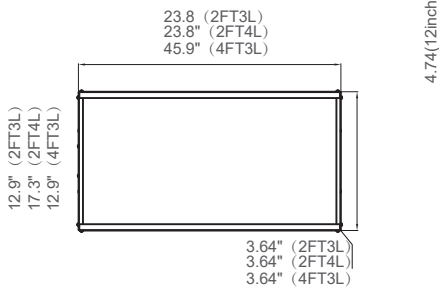

These fixtures are DLC and UL certified.

DIMENSION

Type	2FT3L	2FT4L	4FT3L
Length(Inch)	23.8	23.8	45.9
Width(Inch)	12.9	17.3	12.9
Height(Inch)	3.64	3.64	3.64
Weight(LBS)	10.12	12.54	17.82

ORDERING INFORMATION