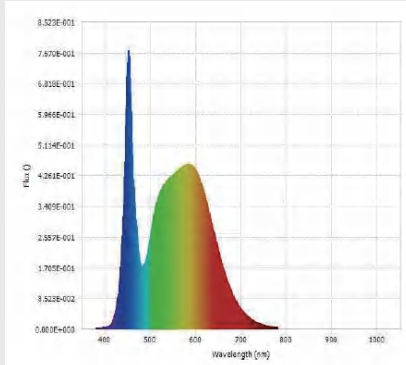

PHOTOMETRY

WARRANTY

This product is warranted for 5 years from the date of purchase. If this product does not perform to the specifications supplied on this package, send an email to support@runbisonlighting.com for product return and replacement. This replacement is the sole remedy available. Liability for incidental or consequential damage is expressly excluded.