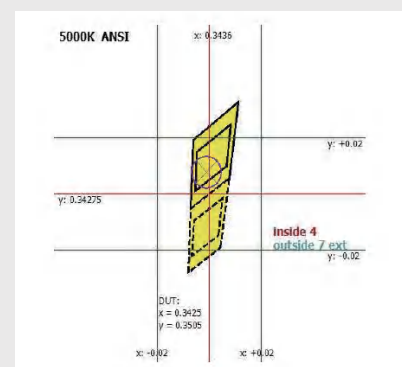

PHOTOMETRY

WARRANTY

This product is warranted for 5 years from the date of purchase. If this product does not perform to the specifications supplied on this package, send an email to support@runbisonlighting.com for product return and replacement. This replacement is the sole remedy available. Liability for incidental or consequential damage is expressly excluded.