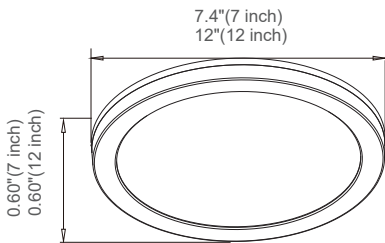

5CCT Flush Mount Ceiling Light

7 Inch 12 Inch Flush Mount Ceiling Light With Night Light

DESCRIPTION

The LED slim surface downlight round comes with integrated design perfect and all mounting hardware for quick and easy installation is included. slim surface is a 5/7/9/12" LED surface mounted luminaire with the appearance of a recessed downlight. This downlight is compatible with most LED dimmers, letting you smoothly dim from 10% to 100% without it flickering or making noises. This canless LED downlight is ENERGY STAR certified for top quality standards and safe operation, ETL-listed for your safety we uphold the highest standards for all our products by testing each product for optimal performance and safety. our LED retrofit downlights are instant on with the latest in LED flicker-free technology for maximum eye comfort.

ORDERING INFORMATION

Series	MRFM714-5CCT	MRFM-BL-1227-5CCT
CRI	90	90
Power	12+3W	24W+6W
CCT	2700K/3000K/3500/ 4000K/5000K	2700K/3000K/3500/ 4000K/5000K
Lumens	700LM	1500LM
Efficacy	60LM/W	60LM/W
Beaming(°)	120°	120°

DIMENSION

Type	7inch	12inch
Length(Inch)	7	7
Wight(Inch)	7	7
Height(Inch)	0.60	0.60
Weight(LB)	0.99	1.76